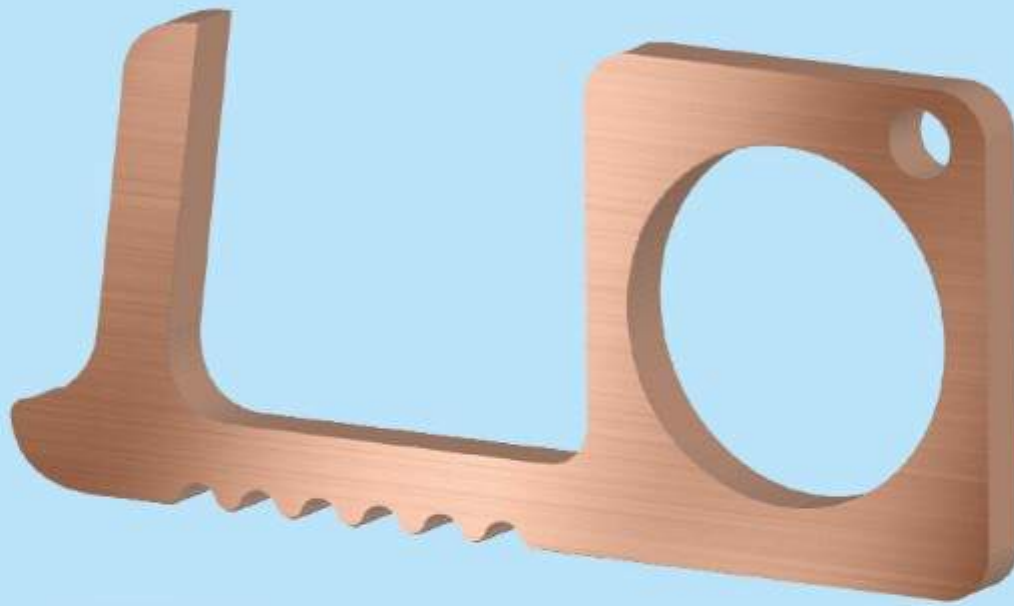

SafeKey

SafeKey is a simple but very effective key that will let's you to open doors, push buttons and pull levers without touching

- SafeKey** Door handle pull, no touching
- SafeKey** Use to touch screens/cash points etc.
- SafeKey** Attaches to your keyring
- SafeKey** Simple and hygienic
- SafeKey** Customised with your logo from 100 pieces
- SafeKey** Customise box & sleeve with branding from 500 pieces
- SafeKey** Perfect gift for everybody returning to the workplace!

The **SafeKey** is made from zinc alloy for strength and durability and coated with electroplated with brass. Two designs available.

Purple Zebra

purple-zebra.com • +44 01923 777477 • sales@purple-zebra.com