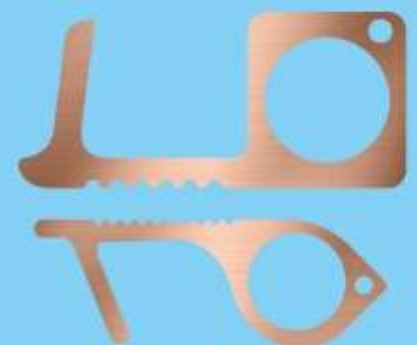

SafeKey

SafeKey is a simple but very effective key that will let's you to open doors, push buttons and pull levers without touching

- SafeKey** Door handle pull, no touching
- SafeKey** Use to touch screens/cash points etc.
- SafeKey** Attaches to your keyring
- SafeKey** Simple and hygienic
- SafeKey** Customised with your logo from 100 pieces
- SafeKey** Customise box & sleeve with branding from 500 pieces
- SafeKey** Perfect gift for everybody returning to the workplace!

The **SafeKey** is made from zinc alloy for strength and durability and coated with electroplated with brass. Two designs available.

Purple Zebra

purple-zebra.com • +44 01923 777477 • sales@purple-zebra.com